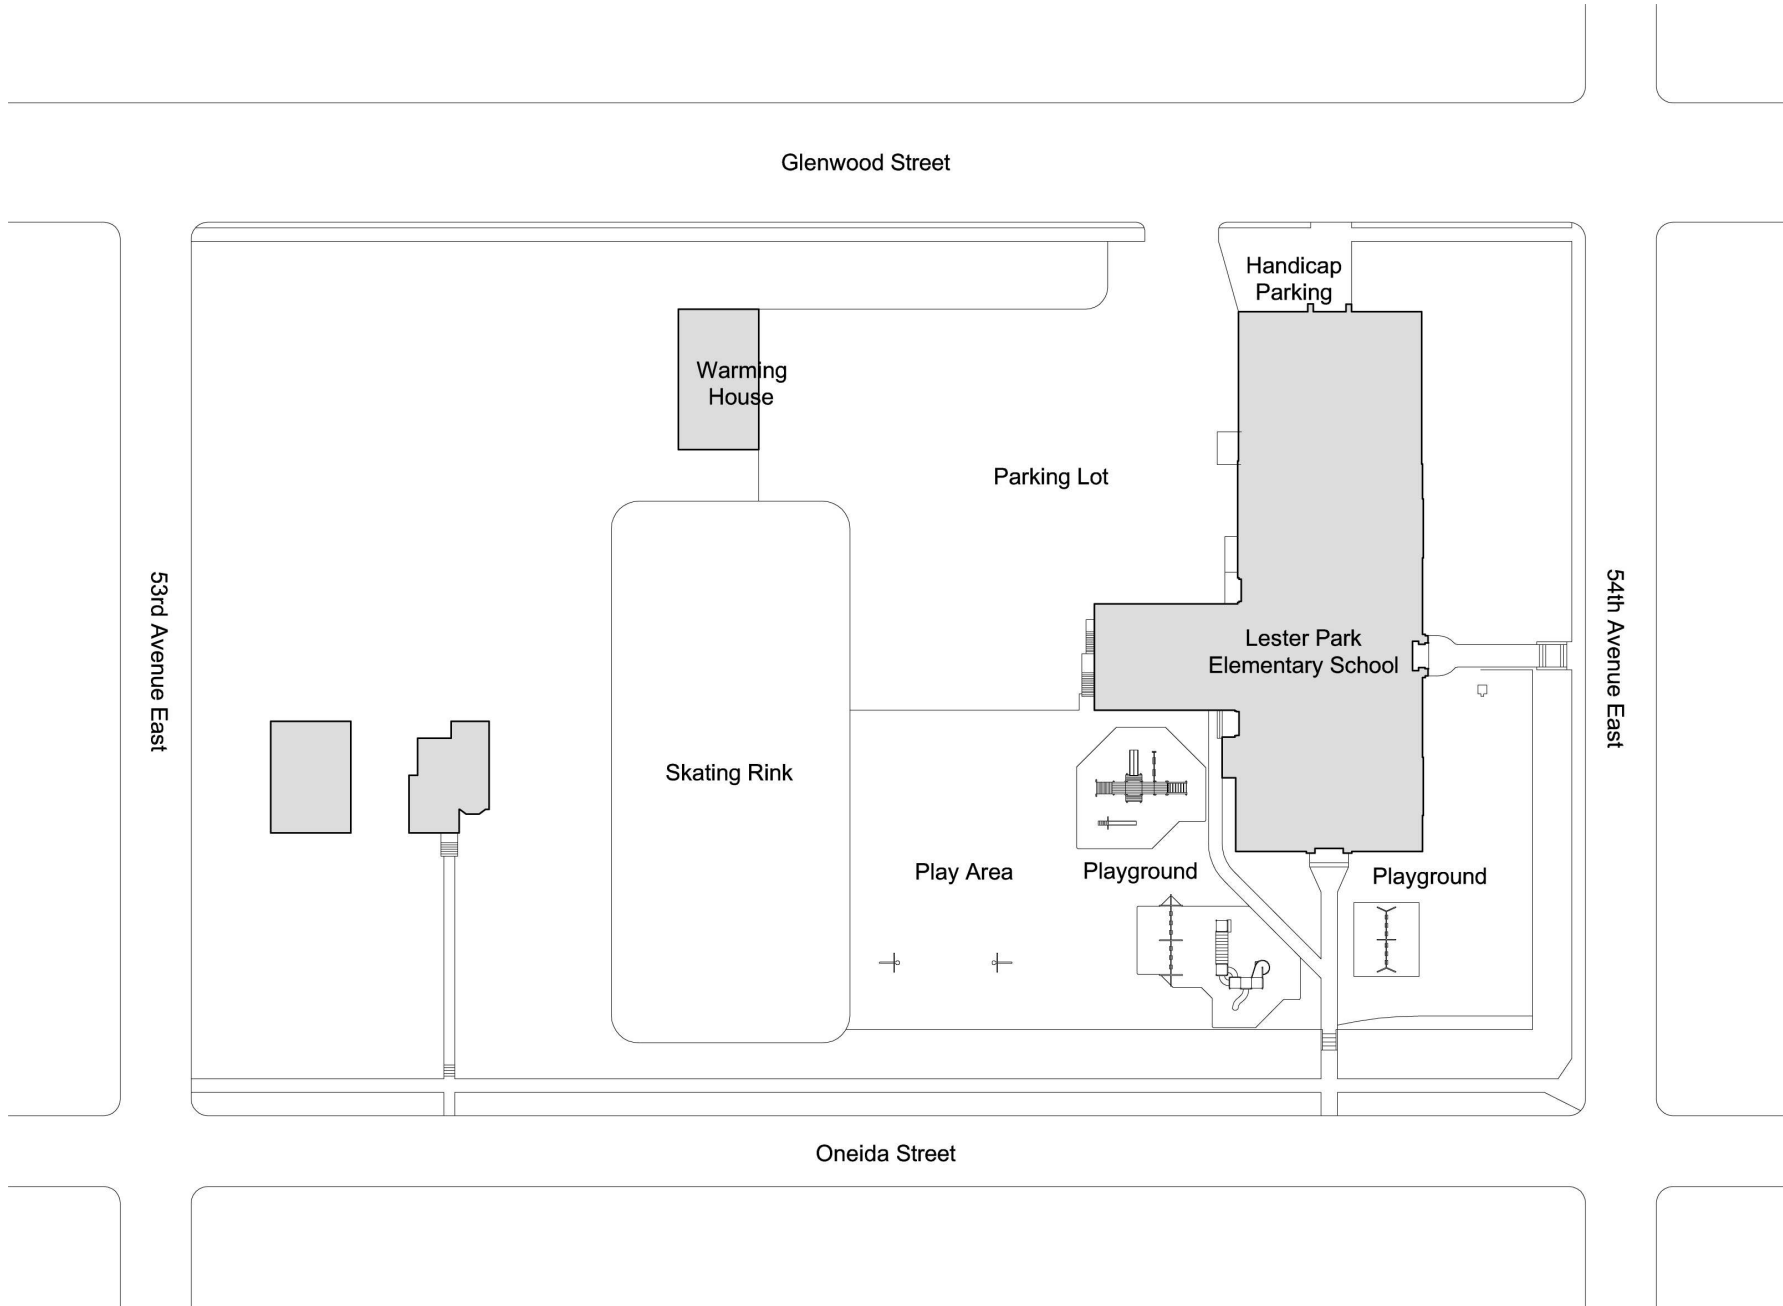

Lester Park