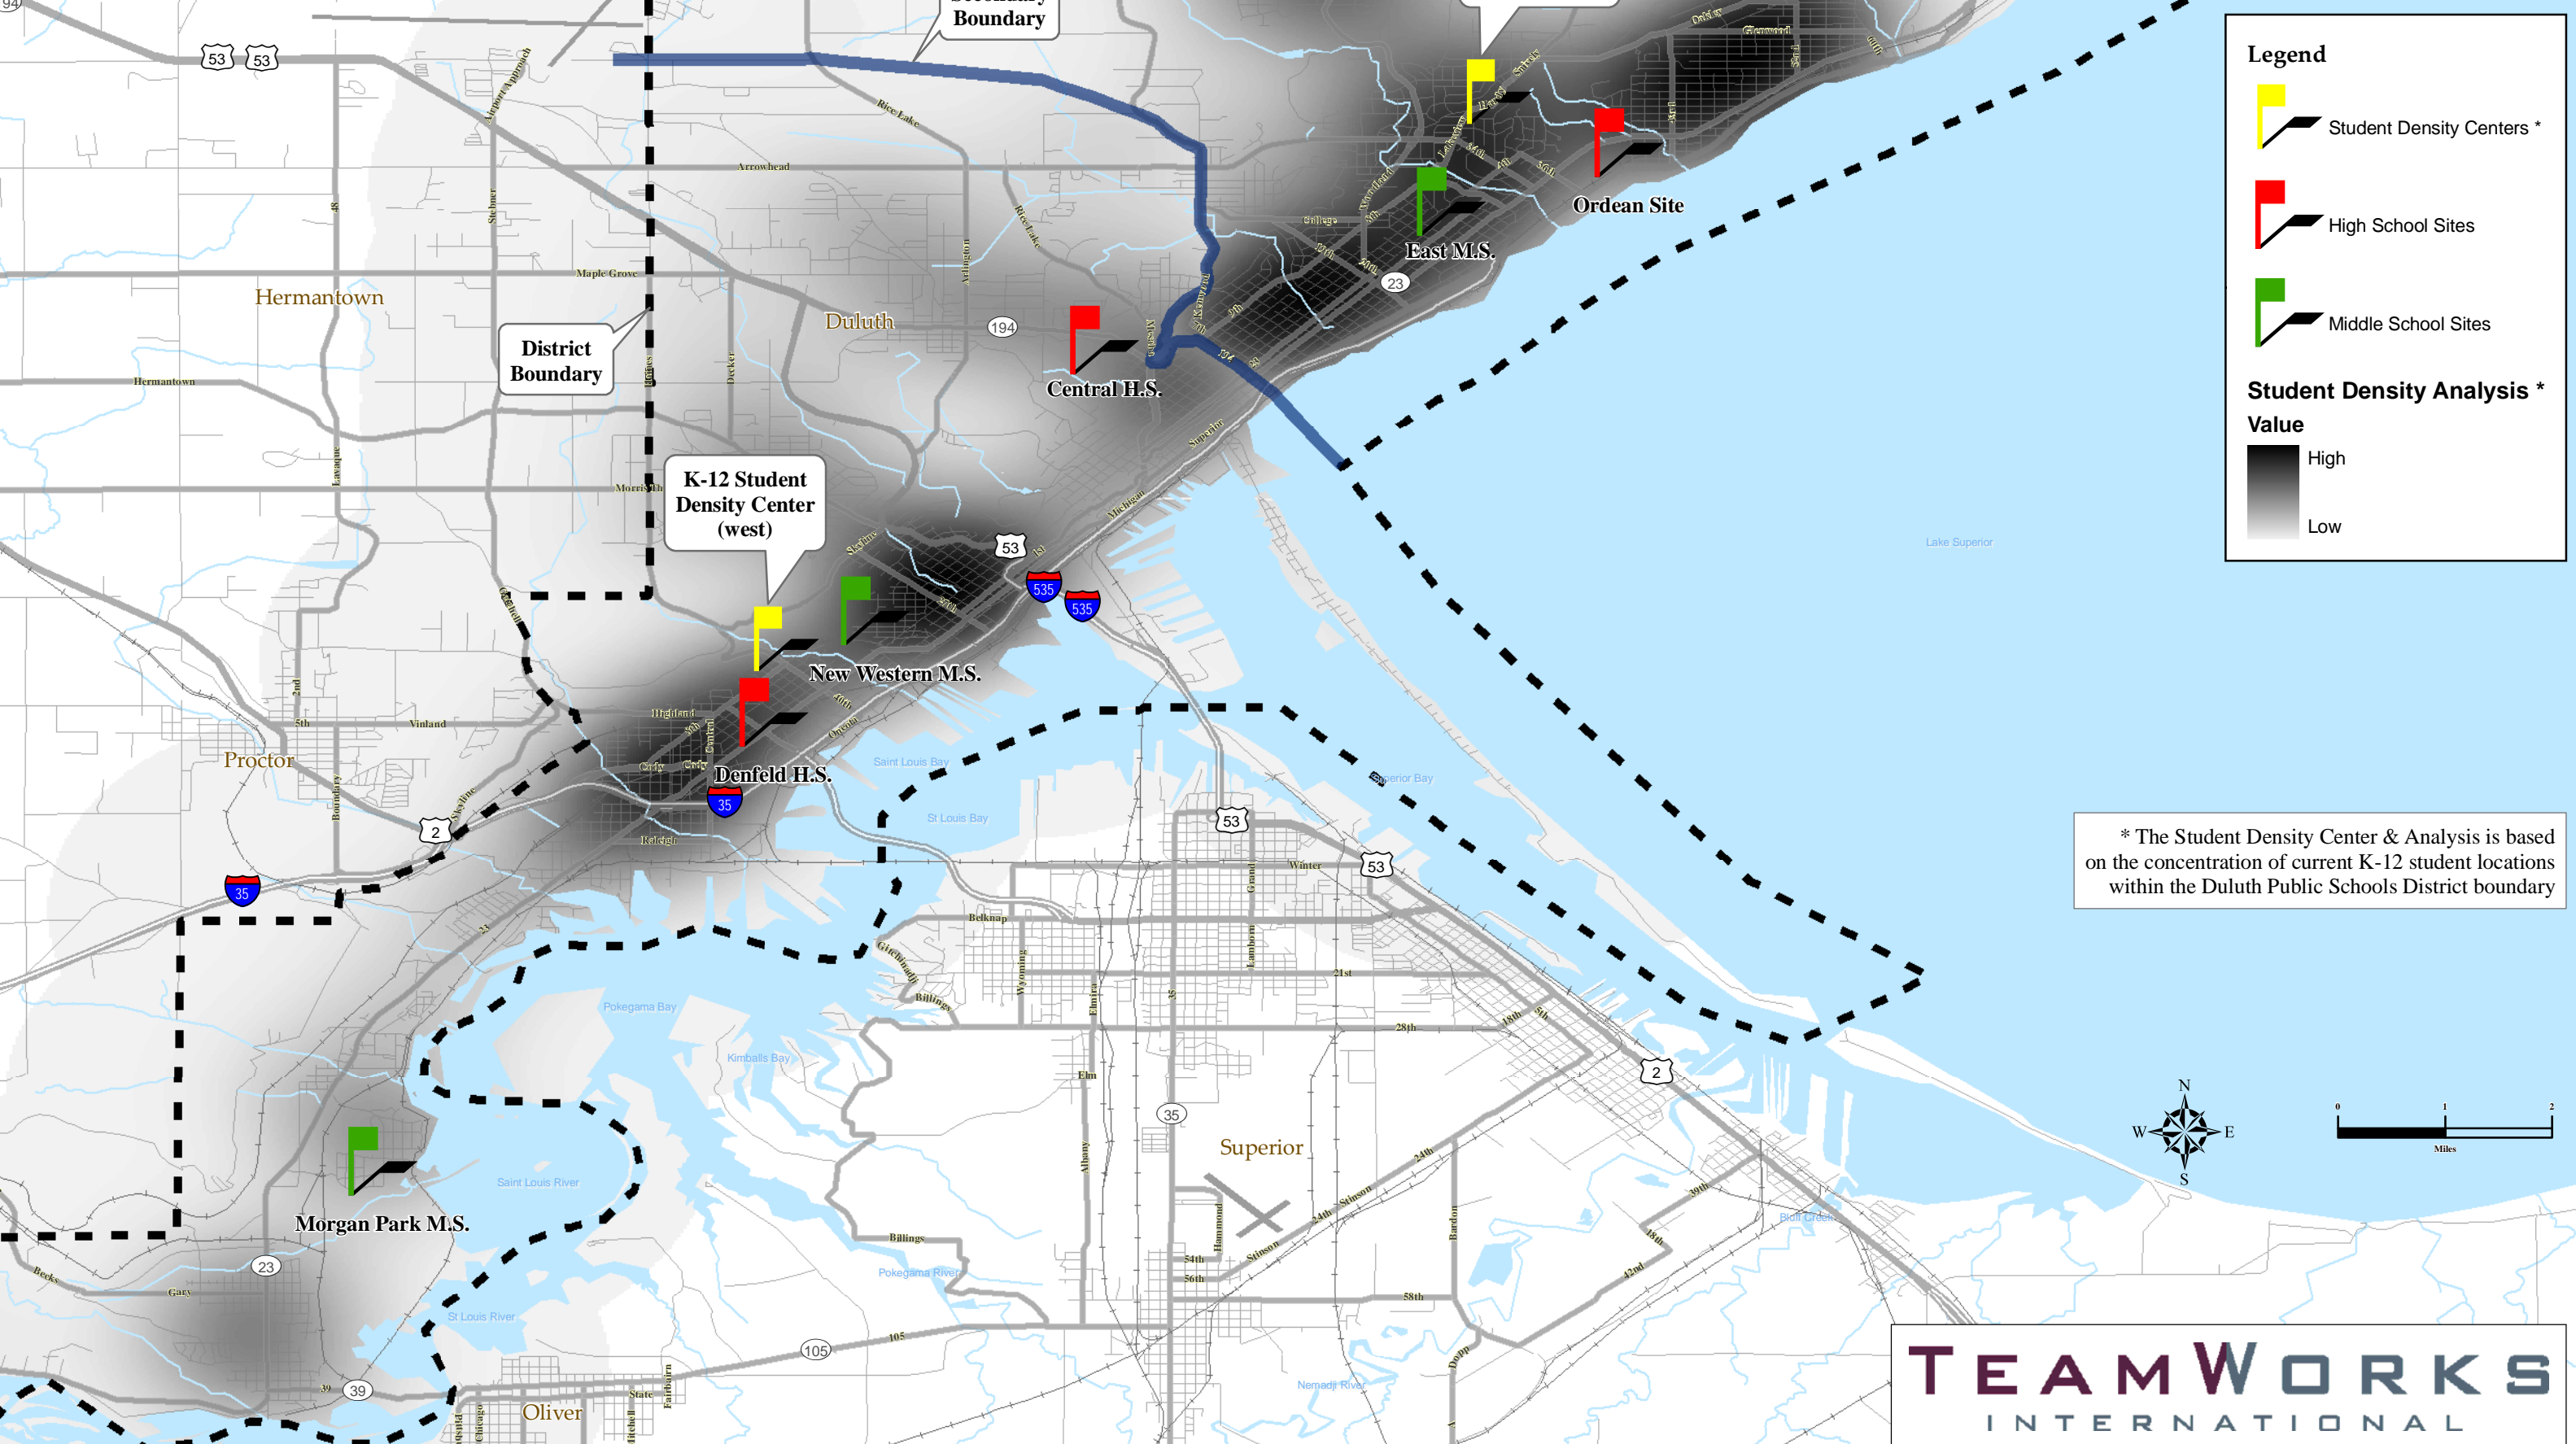

Duluth Public Schools K-12 Student Density Analysis

Secondary Boundary

Legend

-  Student Density Centers *
-  High School Sites
-  Middle School Sites

Student Density Analysis *

Value

-  High
-  Low

* The Student Density Center & Analysis is based on the concentration of current K-12 student locations within the Duluth Public Schools District boundary