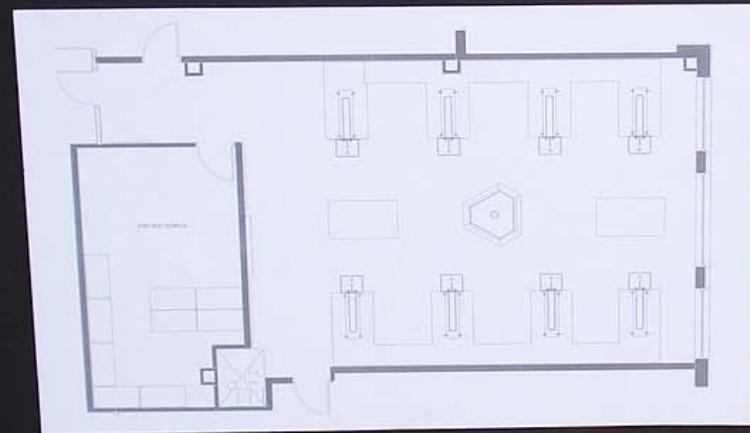

CHEMISTRY AND PHYSICS LAB
Duluth Schools ISD 709
Inspire Brilliance
215 North 1st Avenue E, Duluth, MN 55802 | Phone: 218-336-8700 | Fax: 218-336-8773

SCIENCE CLASSROOM
Duluth Schools ISD 709
Inspire Brilliance
215 North 1st Avenue E, Duluth, MN 55802 | Phone: 218-336-8700 | Fax: 218-336-8773

HALDEMAN-HOMME

Johnson Controls

Duluth Schools ISD 709
Inspire Brilliance
215 North 1st Avenue E, Duluth, MN 55802 | Phone: 218-336-8700 | Fax: 218-336-8773