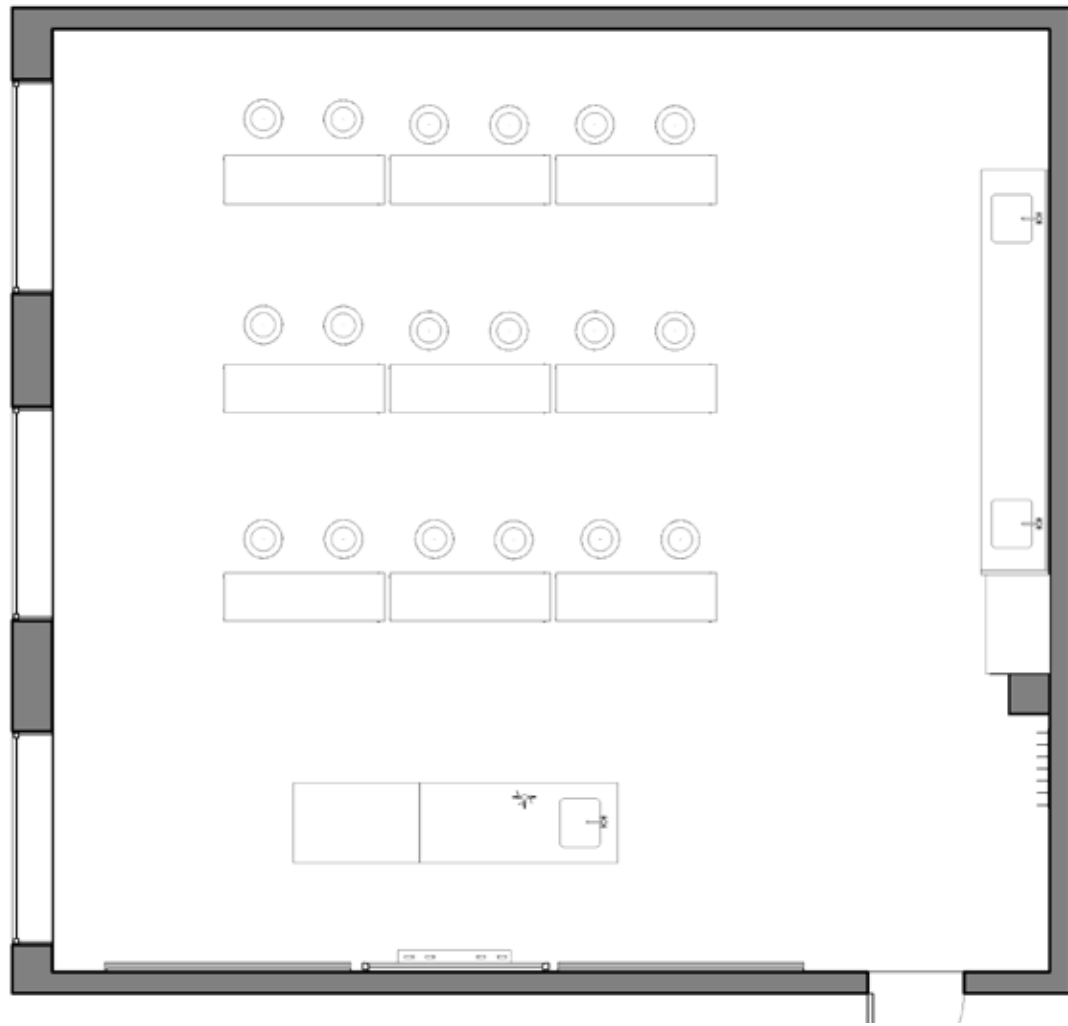

HALDEMAN-HOMME

Duluth Schools ISD 709
Inspire Brilliance
Inspire Brilliance

215 North 1st Avenue E
Duluth, MN 55802
Phone: 218-336-8700
Fax: 218-336-8773