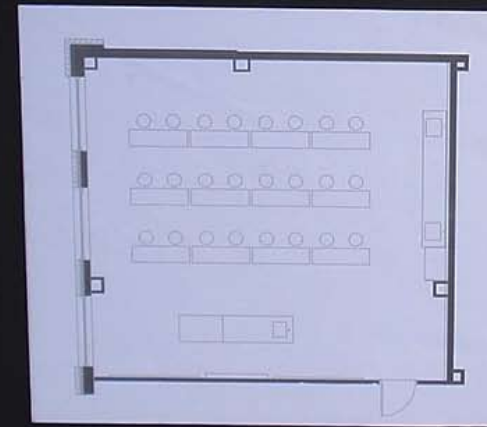

CHEMISTRY AND PHYSICS LAB
Duluth Schools ISD 709
Inspire Brilliance
215 North 1st Avenue E, Duluth, MN 55802 | Phone: 218-336-8700 | Fax: 218-336-8773

SCIENCE CLASSROOM
Duluth Schools ISD 709
Inspire Brilliance
215 North 1st Avenue E, Duluth, MN 55802 | Phone: 218-336-8700 | Fax: 218-336-8773

HALDEMAN-HOMME

Johnson Controls

Duluth Schools ISD 709
Inspire Brilliance
215 North 1st Avenue E, Duluth, MN 55802 | Phone: 218-336-8700 | Fax: 218-336-8773