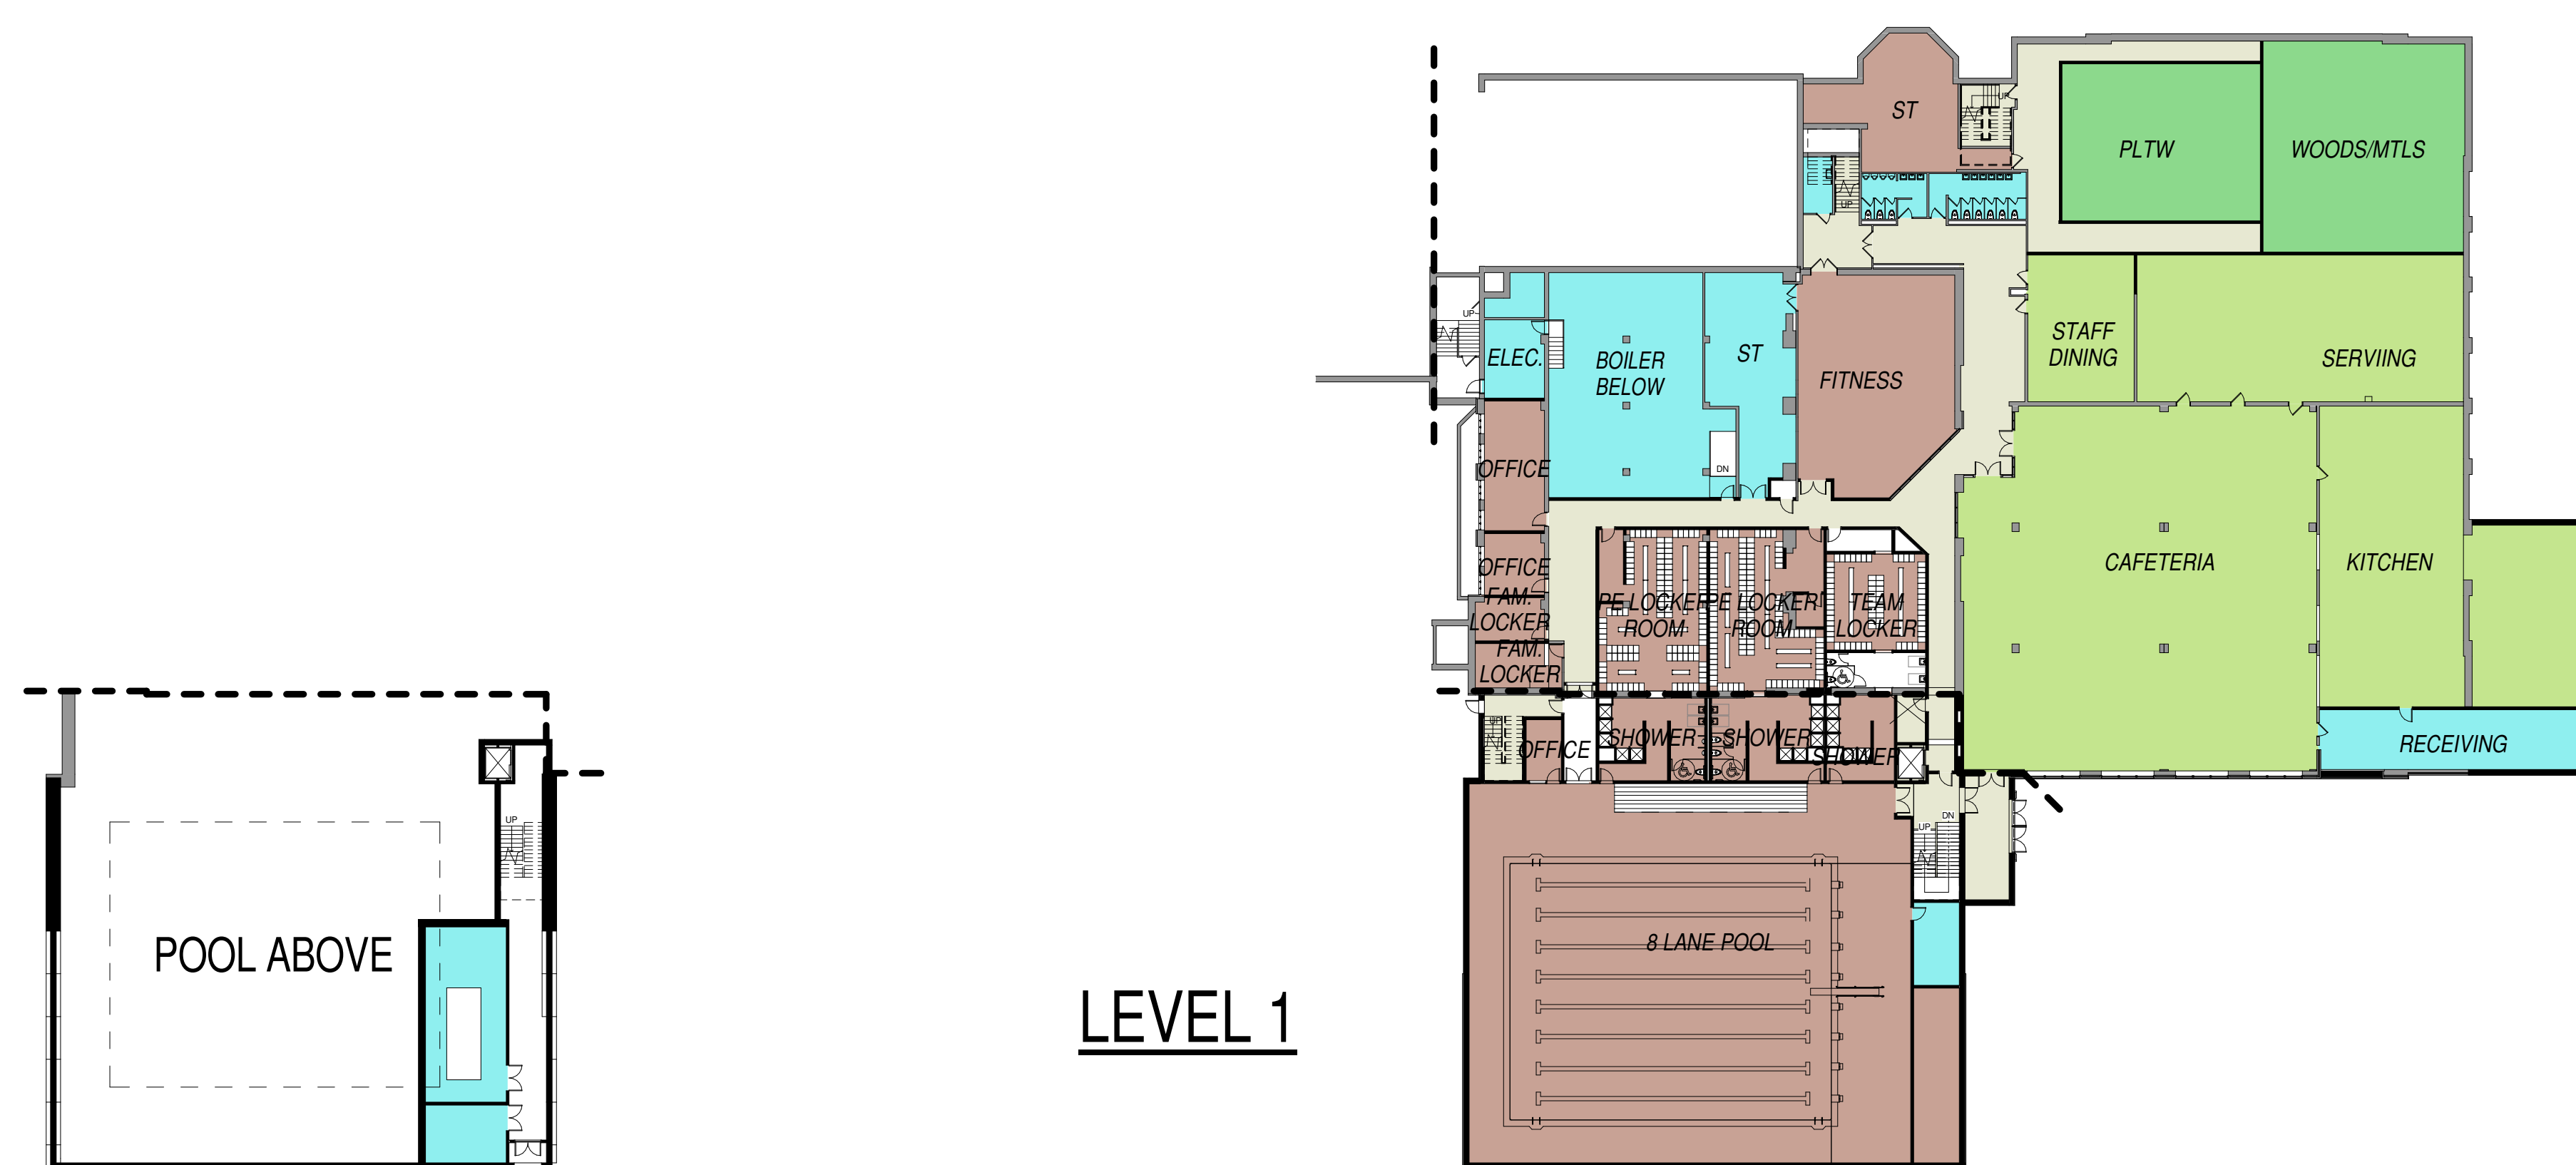

EASTERN MIDDLE SCHOOL

DULUTH, MN

SITE PLAN

Q:\08proj\080331\DWGS\Base\080331cPLAN_2show

Department Legend

- Administration
- Art
- Athletics
- Auditorium
- Building Mechanical
- Building Services
- Circulation
- Family and Consumer
- Food Service
- General
- Industrial Technology
- Media Center
- Music
- Science
- Special Needs
- Student Services

LEVEL 4

LEVEL 3

LEVEL 2

LEVEL 1

LEVEL 0

EASTERN MIDDLE SCHOOL

DULUTH, MN

BUILDING SCHEME