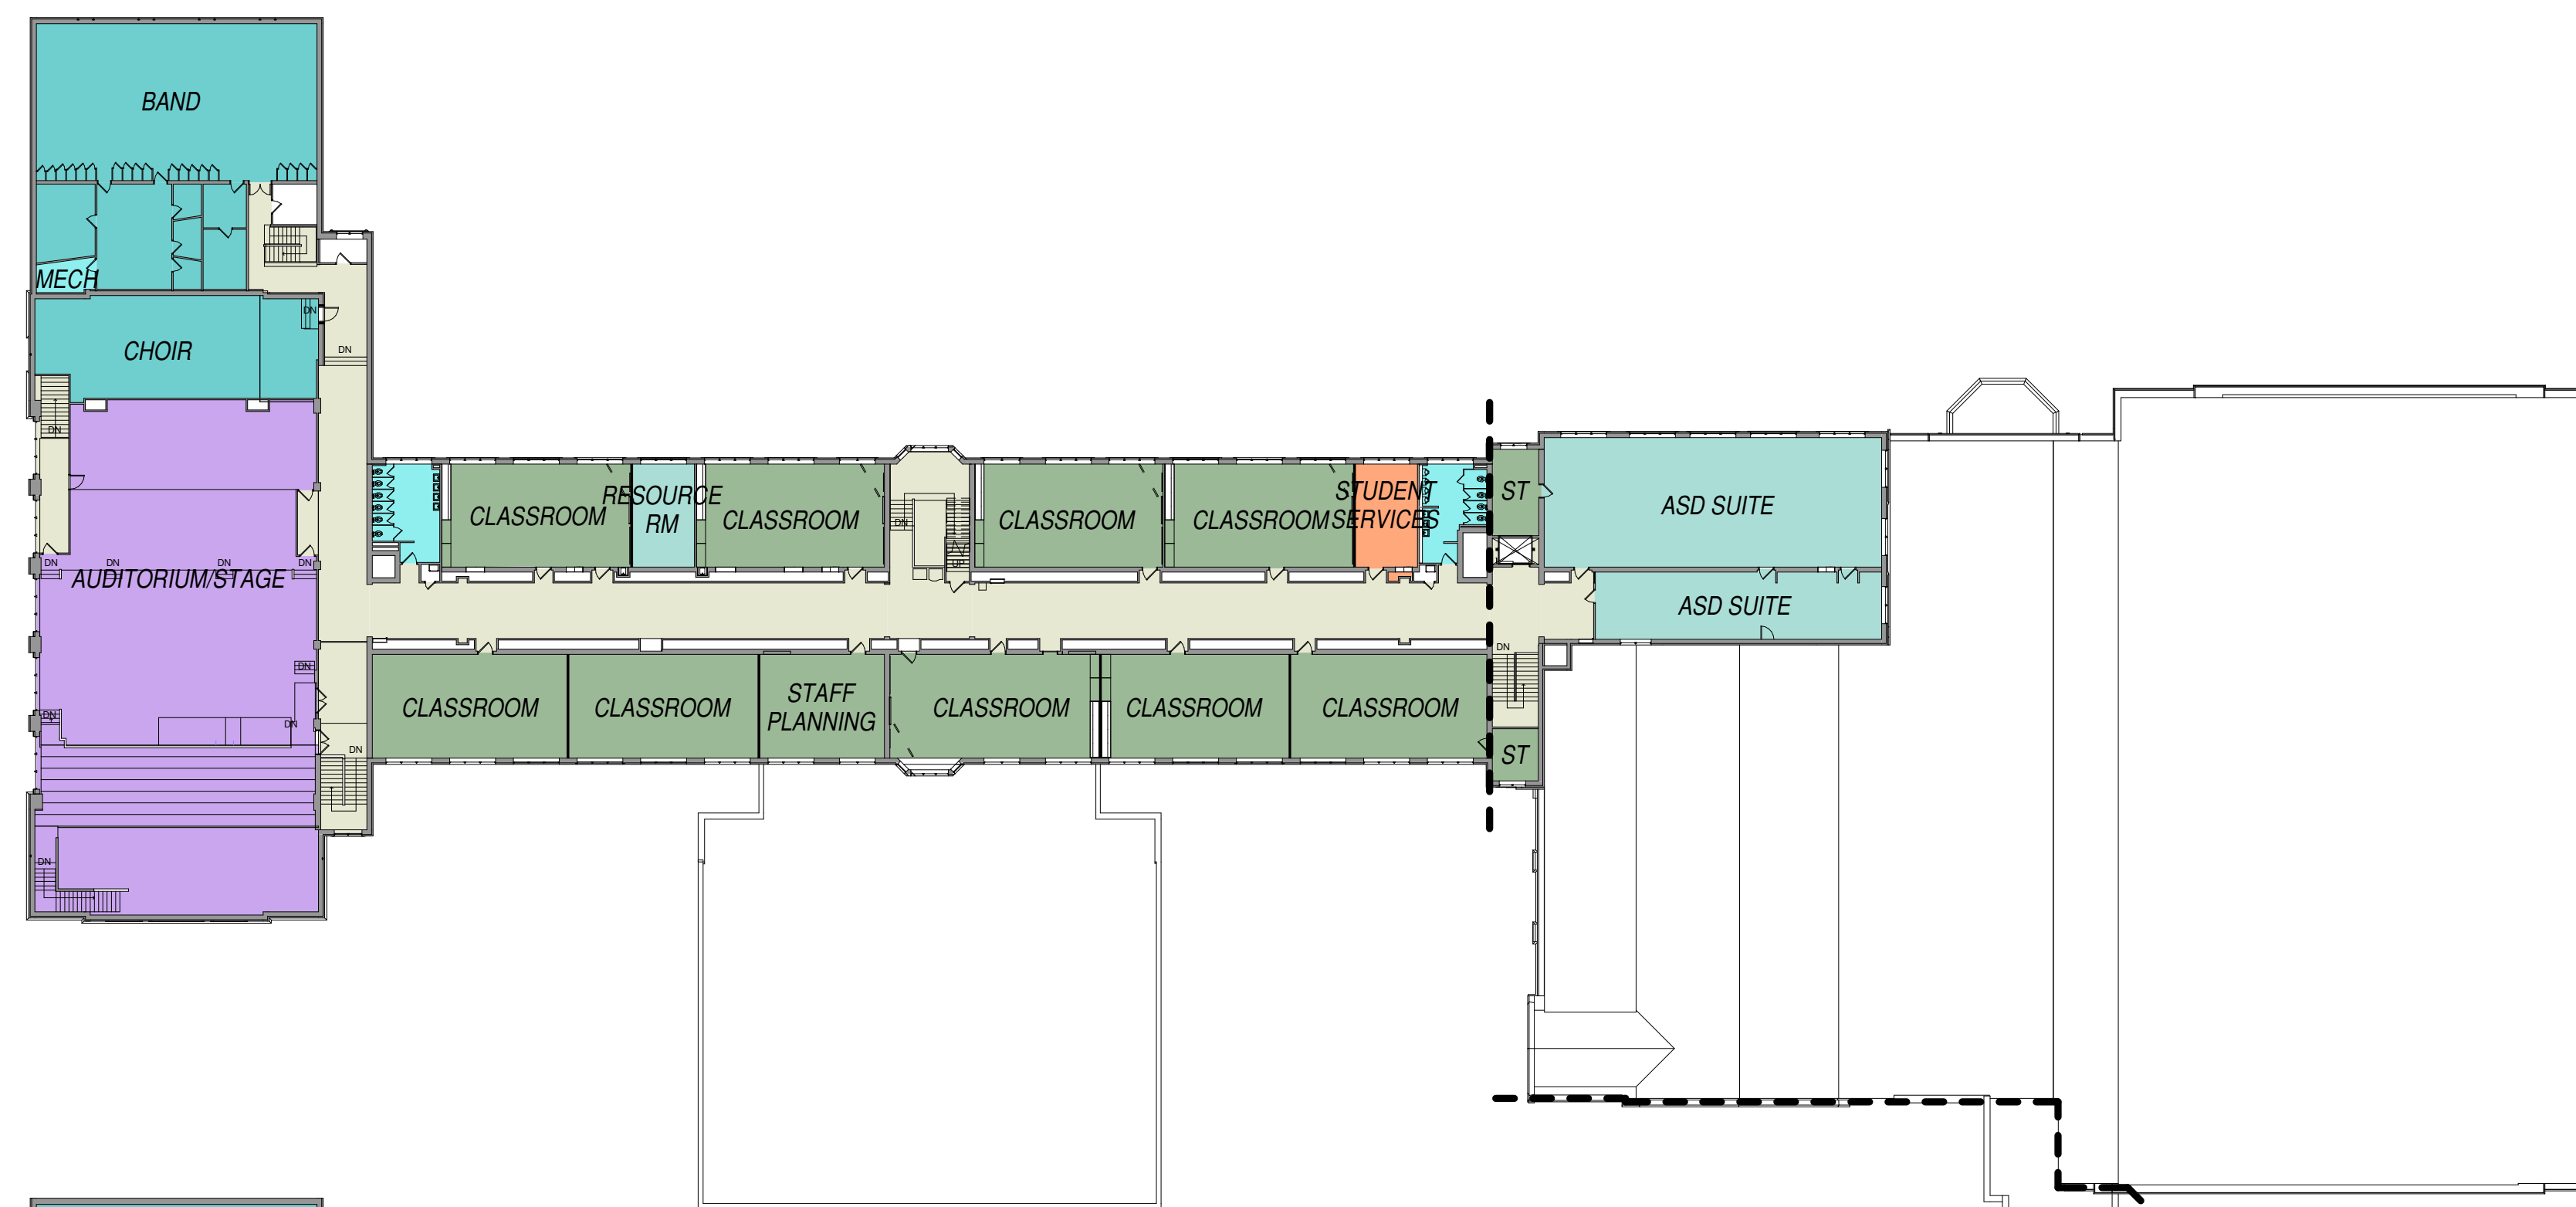

EASTERN MIDDLE SCHOOL

DULUTH, MN

SITE PLAN

Q:\08proj\080331\DWGS\Base\080331cPLAN_2show

Department Legend

- Administration
- Art
- Athletics
- Auditorium
- Building Mechanical
- Building Services
- Circulation
- Family and Consumer
- Food Service
- General
- Industrial Technology
- Media Center
- Music
- Science
- Special Needs
- Student Services

LEVEL 4

LEVEL 3

LEVEL 2

LEVEL 1

LEVEL 0

EASTERN MIDDLE SCHOOL

DULUTH, MN

BUILDING SCHEME