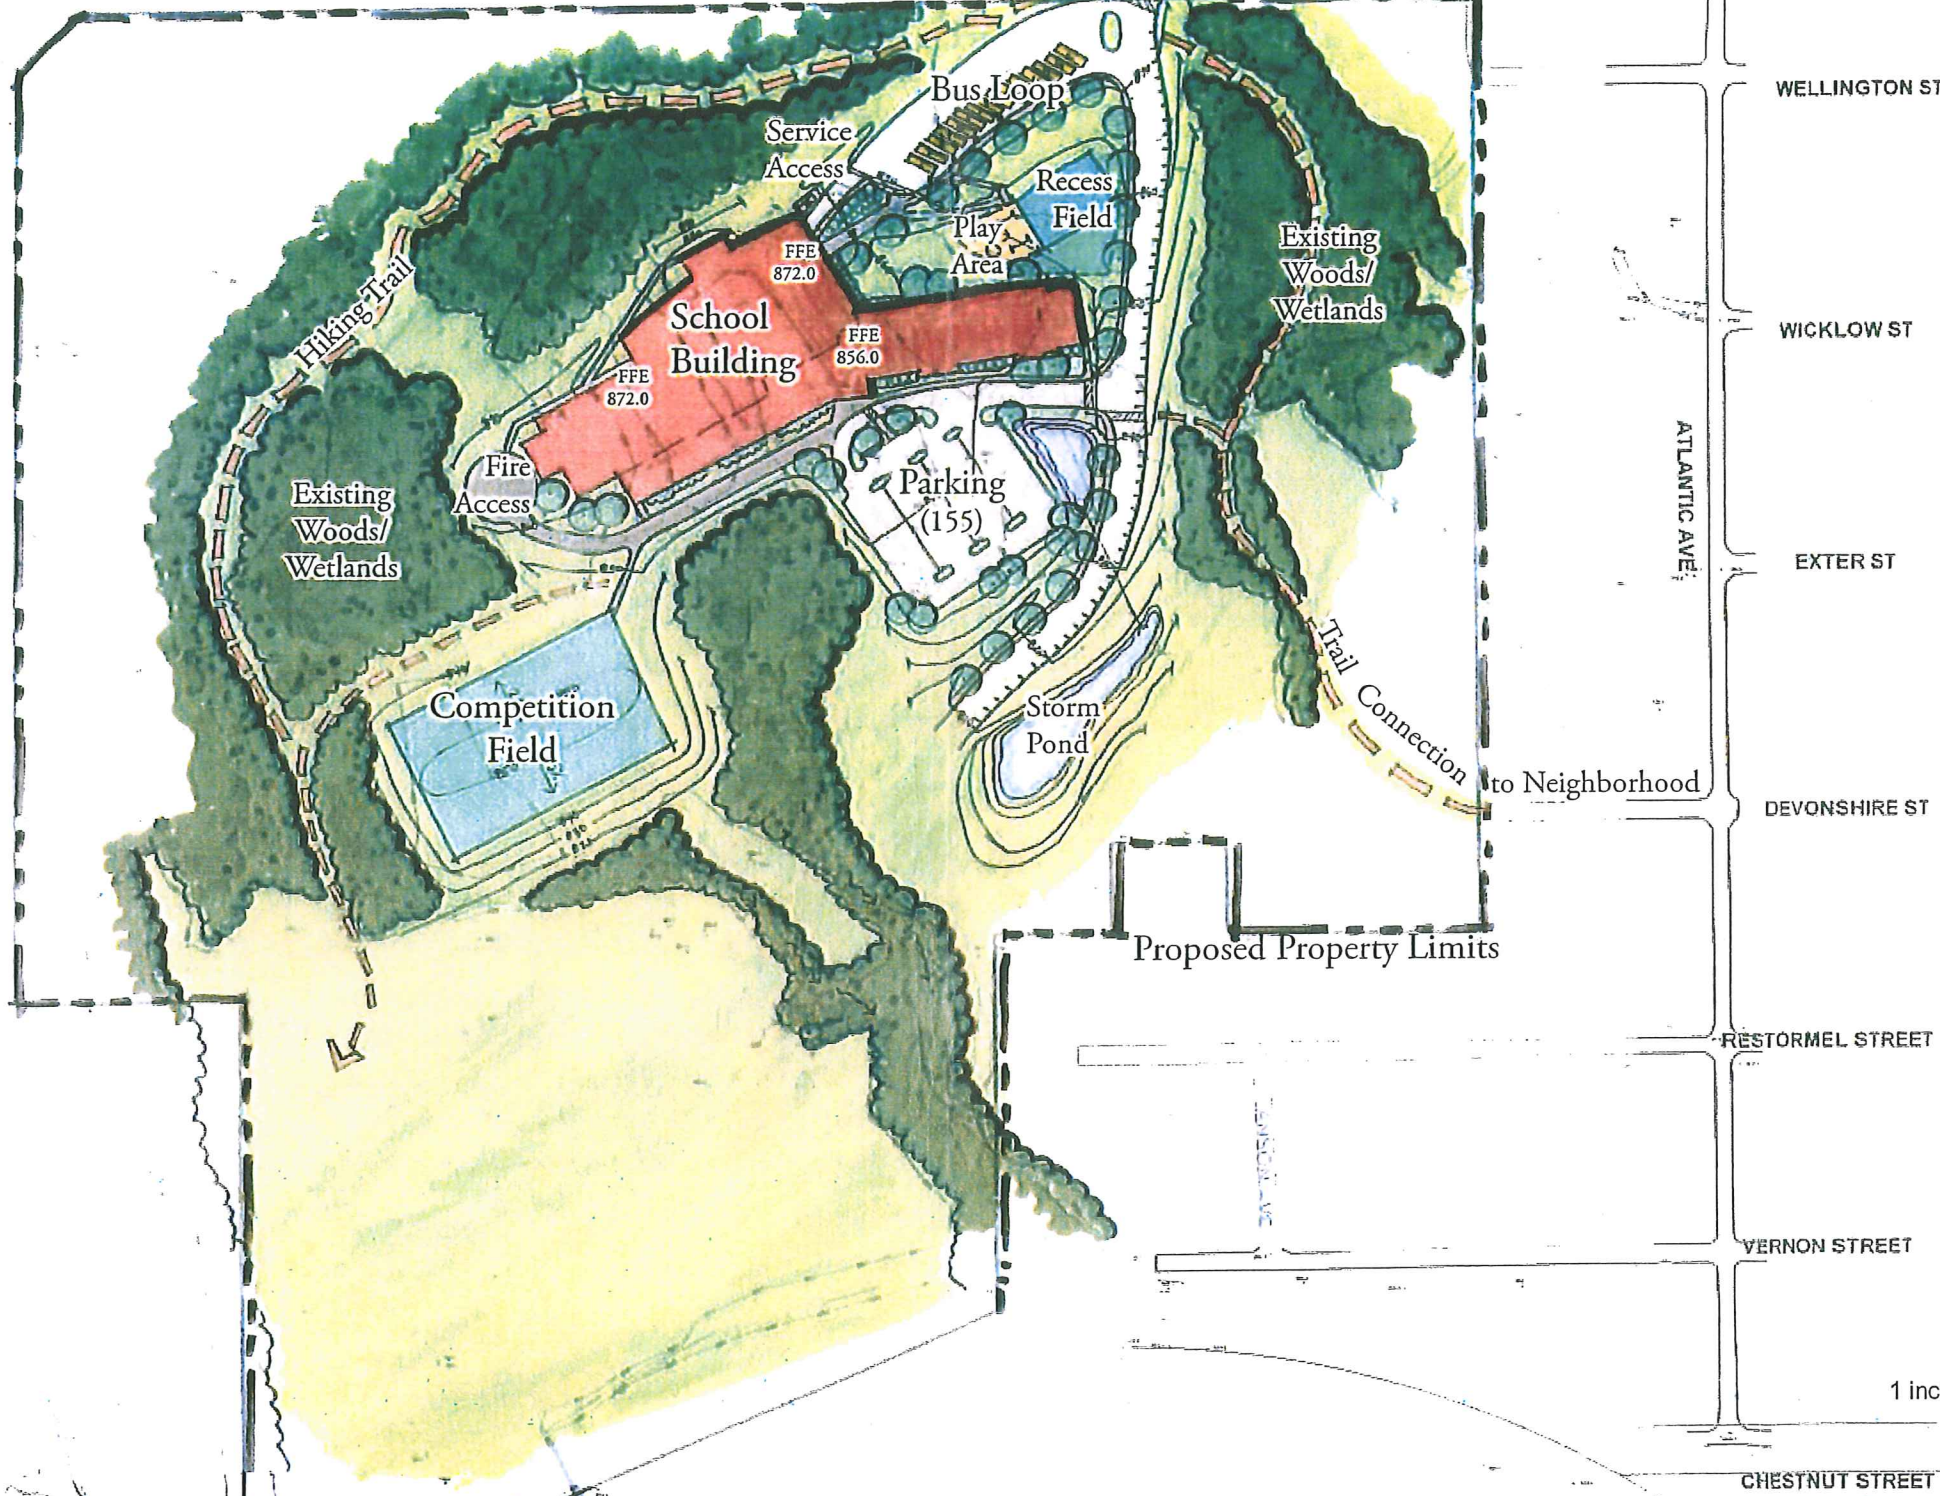

# WHEELER NORTH

Proposed Property Limits

Secondary Access

North   
1 inch equals 100 feet.

A

WESTERN MIDDLE SCHOOL SITE

Duluth, MN

Nov 2008